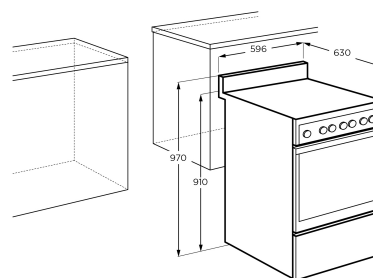

60cm Front Control Freestanding Cooker

WFE614SC, WFE616DSC, WFE646DSC

Product Dimension

Total height (mm) - 970, Total width (mm) - 596, Total depth (mm) - 630